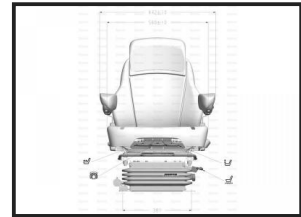

Sears Air Suspension Seat

RDP

£1,249.00

Features

Double depth cut & sew luxury fabric, comfort cushions

Backrest Tilt

Backrest Extension

Electrical Lumbar Adjustment

Seat Cushion Length & Angle Adjustment

Armrests with height pitch & tilt up adjustment

Product Details

Product Details	
Category/Type	Parts
Make	Sears
Model	Air Suspension Seat
Year	-
Hours	-

Fore - aft side travel of 200mm

Adjustable shock absorber

Horizontal isolator fully integrated, sprung & Duo® Damped

Adjustable Duo® damper

Vibration performance to ISO 7096

The Workshop, Guys Marsh Farm, Guys Marsh, Shaftesbury, Dorset, SP7 0BB