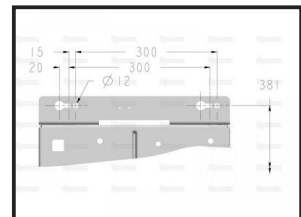

Sears Air Suspension Seat

RDP

£1,249.00

Features

Double depth cut & sew luxury fabric, comfort cushions

Backrest Tilt

Backrest Extension

Electrical Lumbar Adjustment

Seat Cushion Length & Angle Adjustment

Armrests with height pitch & tilt up adjustment

Product Details

Product Details	
Category/Type	Parts
Make	Sears
Model	Air Suspension Seat
Year	-
Hours	-

Fore - aft side travel of 200mm