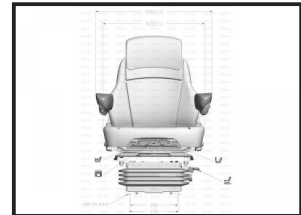

Sears Air Suspension Seat

RDP

£850.00

Features

Double depth Fabriform® comfort cushions

Backrest Tilt

Backrest Extension

Electrical Lumbar Adjustment

Seat Cushion Length & Angle Adjustment

Armrests with height pitch & tilt up adjustment

Product Details

Category/Type	Parts
Make	Sears
Model	Air Suspension Seat
Year	-
Hours	-

Adjustable shock absorber

Horizontal isolator fully integrated, sprung & Duo® Damped