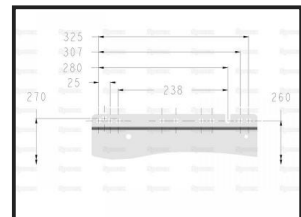

Sears Air Suspension Seat

RDP

£850.00

Features

Double depth Fabriform® comfort cushions

Backrest Tilt

Backrest Extension

Electrical Lumbar Adjustment

Seat Cushion Length & Angle Adjustment

Armrests with height pitch & tilt up adjustment

Product Details

Category/Type	Parts
Make	Sears
Model	Air Suspension Seat
Year	-
Hours	-

Adjustable shock absorber

Horizontal isolator fully integrated, sprung & Duo® Damped